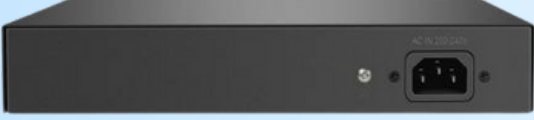

ALL LINK

ETHERNET SWITCH

COLORS ●

ALL LINK AL-ES8FP2UG 8 PORT POE 10/100 + 2 PORT GIGABIT UPLINK ETHERNET SWITCH

ÜRÜN TEKNİK SPEKTİ

- 8*10/100MBPS POE PORTS, 2*10/100/1000MBPS UPLINK PORT
 - SUPPORT IEEE802.3AF/AT
 - SUPPORT MAX TRANSMISSION DISTANCE UP TO 250M
 - ALL PORT SUPPORTED BY MDI/MDIX AUTO FLIP AND SELF-NEGOTIATION
 - BUILT-IN POWER SUPPLY;
 - MAXIMUM POWER OF SINGLE POE PORT: 30 W;
 - WHOLE MACHINE POWER: 150W
 - ADOPTS STORE-AND-FORWARD ARCHITECTURE;
 - FANLESS, NATURAL COOLING, SMALL, COMPACT AND QUIET DESIGN, SUITABLE FOR DESKTOP OR WALL
 - SUPPORT LIGHTNING PROTECTION 4KV
-